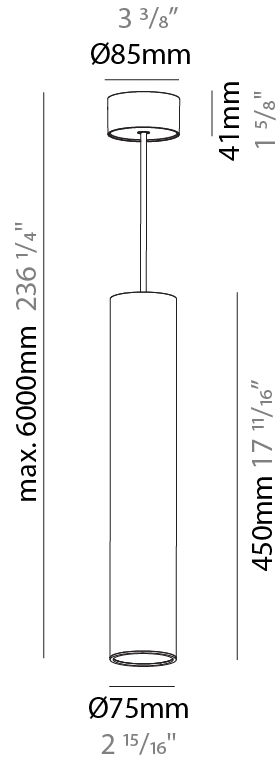

GENERAL

Series: Hangover
Subseries: Hangover Monopoint Surface Canopy
Brand: Prolicht
Division: Architectural
Mounting Type: Suspension
Mounting Location: Ceiling
Subcategory: Pendant

PHYSICAL

Shape: Cylinder
Diameter (mm): 75
Diameter (in): 2 ¹⁵/₁₆
Height (mm): 450
Height (in): 17 ¹¹/₁₆
Max. Overall Height (mm): 2450
Max. Overall Height (in): 96 ⁷/₁₆
Light Distribution: Downlight
Diffuser: Shine Ring 0-6
Fixture Finish: SSR / BKV / CWI / CRY / HAB / UFT / ITA / RUA / FTG / MYG / LOD / PUS / FRO / FUP / KIA / POP / BLS / SPG / MEY / GOH / GUM / CHC / COM / ABZ / JAG / OBR / MOS / ROR
Fixture Material: Aluminum
Cable Details: 2000mm / 6000mmm Cable in White / Black / Orange / Red

ELECTRICAL

Lamp Type: LED (Zhaga Standard)
Input Wattage (W): 20
Total Output Wattage (W): 18.9
Dimming: Non-Dimmable
Driver Included: Yes
Driver Location: Integrated
Driver Type: Constant Current
Driver Class: Class 2
Housing: ENCP3
Input Voltage (V): 120
Constant Current (MA): 500
Upon Request: Remote: 0-10Vdc dimming / Phase dimming 120Vac

LED

Number of LEDs: 1
Color Temperature (°K): 2700 / 3000 / 4000
Max. Delivered Lumen (lm): 1680
CRI: >90 CRI
Efficiency (%): 86
Lamp Life (hrs): 50000

OPTICAL

Reflector: 18 / 36 / 52

RATINGS AND CERTIFICATIONS

Certified By: Certified for North American Standards
IP rating: IP20