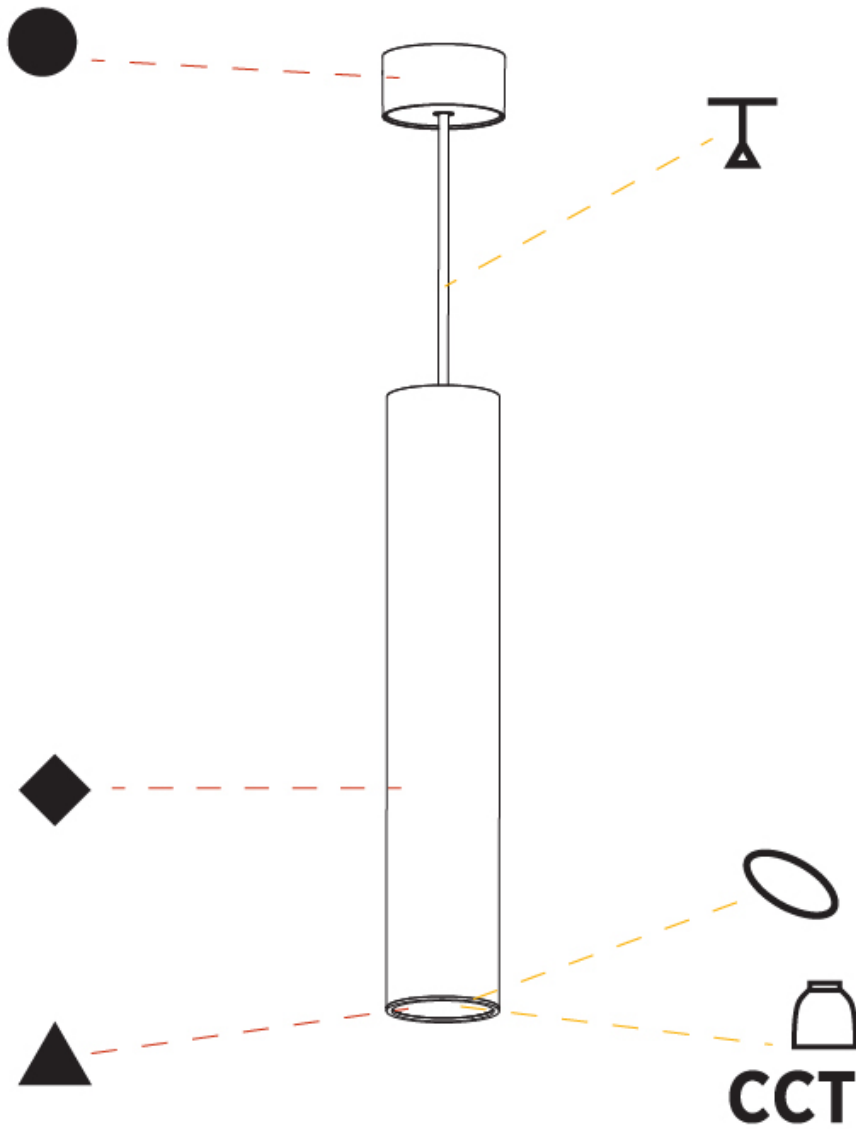

HANGOVER MONOPOINT SURFACE CANOPY SUSPENSION

A300169-

PROJECT
TYPE
SPECIFIER
QUANTITY
DATE

A