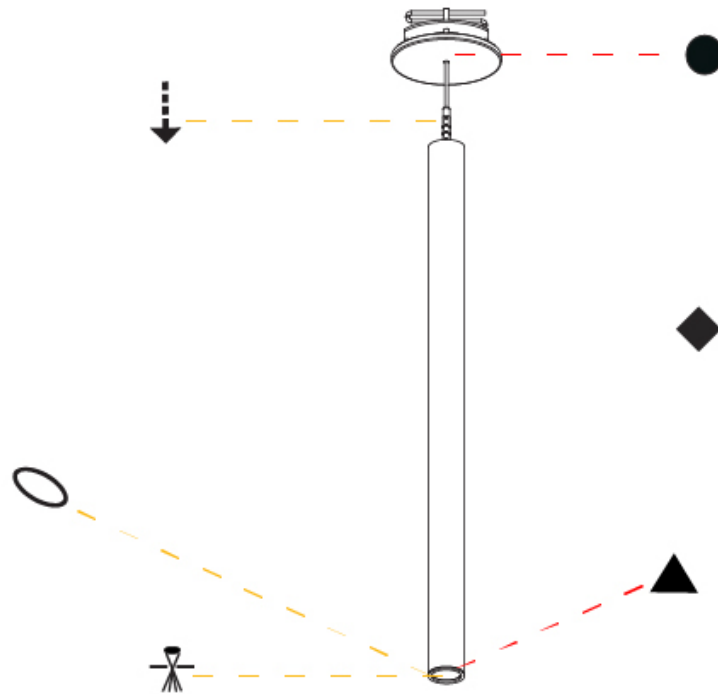

HANGOVER PLUG SHINE MONOPOINT RECESSED CANOPY SUSPENSION

A30844-

PROJECT
TYPE
SPECIFIER
QUANTITY
DATE

A