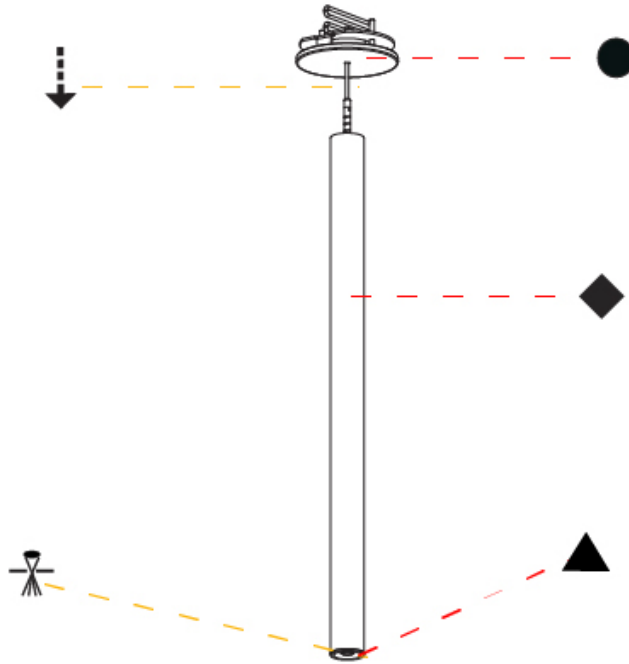

HANGOVER PLUG MONOPOINT RECESSED CANOPY SUSPENSION

A30841-

PROJECT
TYPE
SPECIFIER
QUANTITY
DATE

A