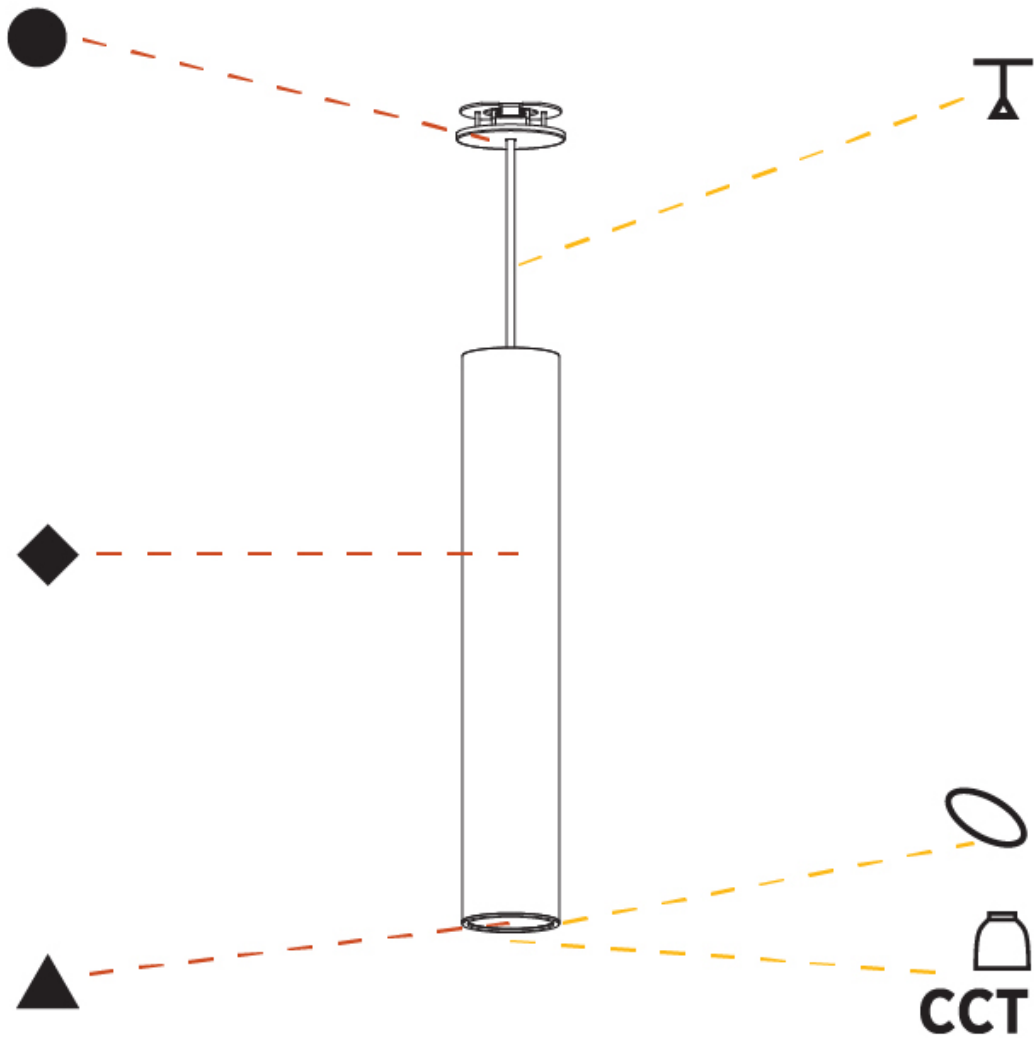

HANGOVER MONOPOINT RECESSED CANOPY SUSPENSION

A300161-

PROJECT	_____
TYPE	_____
SPECIFIER	_____
QUANTITY	_____
DATE	_____