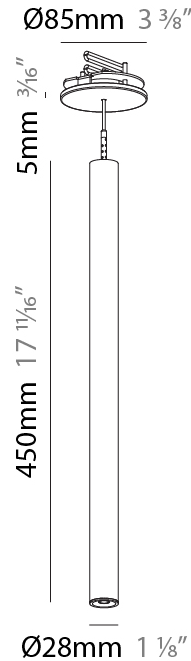

ELECTRICAL

Lamp Type: LED (Zhaga Standard)
Input Wattage (W): 6.4
Total Output Wattage (W): 6
Dimming: Tri-Mode (Non-Dimming and Phase Dimming (120Vac only) and 0-10V Dimming)
Driver Included: Yes
Driver Location: External
Driver Type: Constant Current - Universal
Driver Class: Class 2
Housing: ENCP3 w/Quick Connect
Input Voltage (V): 120 - 277
Constant Current (MA): 500

LED

Number of LEDs: 1
Color Temperature (°K): 2700 / 3000 / 3500 / 4000
Max. Delivered Lumen (lm): Max 381 / 404 / 426 / 438
Nominal Lumen (lm): 460 / 487 / 514 / 528
CRI: >90 CRI
Lamp Life (hrs): 50000

OPTICAL

Reflector°: 20 / 26 / 56

RATINGS AND CERTIFICATIONS

Certified By: CSA Certified to UL and CSA Standards

IP Rating: IP20 © 2024, T 1800-388-3382, F 416-247-9319, www.zaneen.com

Available for International specifications by adding 'INT' at the end of the existing Model #. For assistance on 'custom' specifications, contact zteam@zaneen.com. In a constant effort to supply the best product, we reserve the right to change specifications or materials without notice. The most recent specification sheets are found at zaneen.com