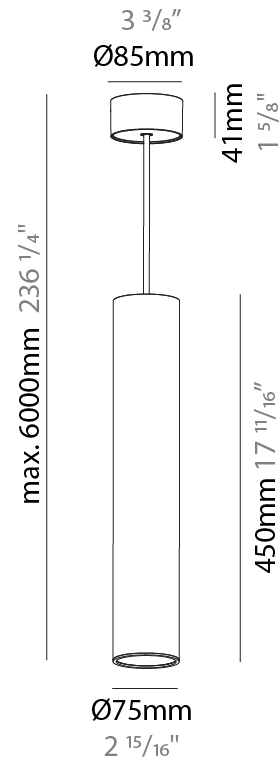

GENERAL

Series: Hangover
Subseries: Hangover Monopoint Surface Canopy
Brand: Prolicht
Division: Architectural
Mounting Type: Suspension
Mounting Location: Ceiling
Subcategory: Pendant

PHYSICAL

Shape: Cylinder
Diameter (mm): 75
Diameter (in): 2 ¹⁵/₁₆
Height (mm): 450
Height (in): 17 ¹¹/₁₆
Max. Overall Height (mm): 2450
Max. Overall Height (in): 96 ⁷/₁₆
Light Distribution: Direct / Indirect
Diffuser: Shine Ring 0-6
Fixture Finish: SSR / BKV / CWI / CRY / HAB / UFT / ITA / RUA / FTG / MYG / LOD / PUS / FRO / FUP / KIA / POP / BLS / SPG / MEY / GOH / GUM / CHC / COM / ABZ / JAG / OBR / MOS / ROR
Fixture Material: Aluminum
Cable Details: 2000mm / 6000mm Cable in White / Black / Orange / Red

ELECTRICAL

Lamp Type: LED (Zhaga Standard)
Input Wattage (W): 20.8
Total Output Wattage (W): 19
Dimming: Tri-Mode (Non-Dimming and Phase Dimming (120Vac only) and 0-10V Dimming)
Driver Included: Yes
Driver Location: External
Driver Type: Constant Current - Universal
Driver Class: Class 2
Housing: ENCP3
Input Voltage (V): 120 - 277
Constant Current (MA): 500

LED

Number of LEDs: 2
Color Temperature (°K): 2700 / 3000 / 4000
Max. Delivered Lumen (lm): 1821
CRI: >90 CRI
Efficiency (%): 86
Lamp Life (hrs): 50000

OPTICAL

Reflector°: 18 / 36 / 52

RATINGS AND CERTIFICATIONS

Certified By: Certified for North American Standards
IP rating: IP20