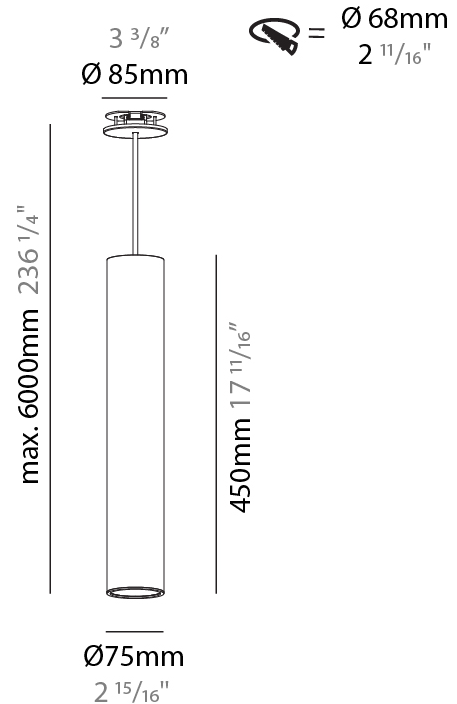

PHYSICAL

Shape: Cylinder
Diameter (mm): 75
Diameter (in): 2 ¹⁵/₁₆
Height (mm): 450
Height (in): 17 ¹¹/₁₆
Max. Overall Height (mm): 2450
Max. Overall Height (in): 96 ⁷/₁₆
Light Distribution: Direct / Indirect
Diffuser: Shine Ring 0-6
Fixture Finish: SSR / BKV / CWI / CRY / HAB / UFT / ITA / RUA / FTG / MYG / LOD / PUS / FRO / FUP / KIA / POP / BLS / SPG / MEY / GOH / GUM / CHC / COM / ABZ / JAG / OBR / MOS / ROR
Fixture Material: Aluminum
Cable Details: 2000mm / 6000mmm Cable in White / Black / Orange / Red
Cut-out Measurements: 68mm / 2 11/16"

ELECTRICAL

Lamp Type: LED (Zhaga Standard)
Input Wattage (W): 19
Total Output Wattage (W): 17.2
Dimming: Non-Dimming / Phase Dimming (120vac Only)
Driver Included: Yes
Driver Location: Integrated
Driver Type: Constant Current - Universal
Driver Class: Class 2
Input Voltage (V): 120 - 277
Constant Current (MA): 500
Upon Request: (Not included - see components) Remote: 0-10Vdc dimming

LED

Number of LEDs: 1
Color Temperature (°K): 2700 / 3000 / 4000
Max. Delivered Lumen (lm): 923
CRI: >90 CRI
Lamp Life (hrs): 50000
Upon Request: ***3500K available in minimum quantities (larger quantities upon request)

OPTICAL

Reflector: 18 / 36 / 52

RATINGS AND CERTIFICATIONS

Certified By: Certified for North American Standards
IP rating: IP20