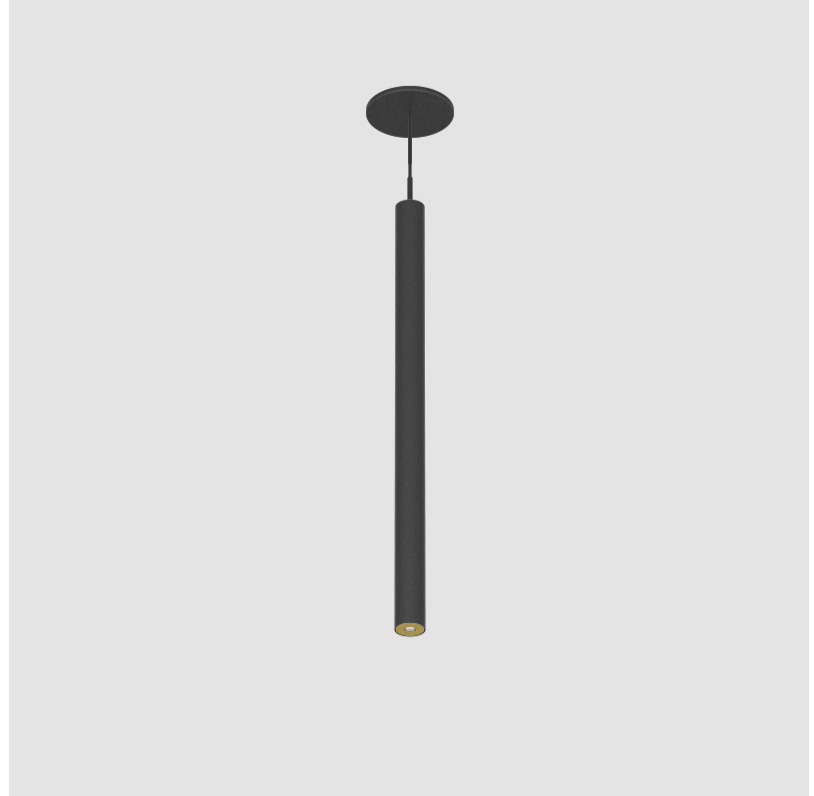

HANGOVER PLUG MONOPOINT RECESSED CANOPY SUSPENSION

A30841-

PROJECT
TYPE
SPECIFIER
QUANTITY
DATE

A

PROJECT
TYPE
SPECIFIER
QUANTITY
DATE

HANGOVER PLUG SHINE MONOPOINT RECESSED CANOPY SUSPENSION

A30844-

base number	Color Temperature	Finishes (Diamond)	Finishes (Triangle)	Finishes (Circle)	Lens Options	Shine Ring	Cable Options
-------------	-------------------	--------------------	---------------------	-------------------	--------------	------------	---------------