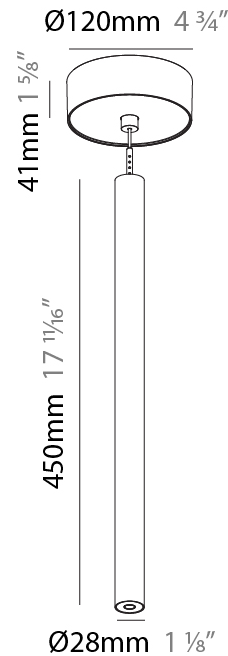

GENERAL

Series: Hangover
Subseries: Hangover Plug Monopoint Surface Canopy
Brand: Prolight
Division: Architectural
Mounting Type: Suspension
Mounting Location: Ceiling
Subcategory: Pendant

PHYSICAL

Shape: Cylinder
Diameter (mm): 28
Diameter (in): 1 1/8
Height (mm): 450
Height (in): 17 11/16
Max. Overall Height (mm): 2450
Max. Overall Height (in): 96 7/16
Light Distribution: Downlight
Weight (kg): 0.504
Weight (lbs): 1.11
Fixture Finish: [SSR / BKV / CWI / CRY / HAB / UFT / ITA / RUA / FTG / MYG / LOD / PUS / FRO / FUP / KIA / POP / BLS / SPG / MEY / GOH / GUM / CHC / COM / ABZ / JAG / OBR / MOS / ROR](#)
Fixture Material: Aluminum
Cable Details: [2000mm or 4000mm Black Cable](#)

ELECTRICAL

Lamp Type: LED (Zhaga Standard)
Input Wattage (W): 6.6
Total Output Wattage (W): 6
Dimming: Tri-Mode (Non-Dimming and Phase Dimming (120Vac only) and 0-10V Dimming)
Driver Included: Yes
Driver Location: External
Driver Type: Constant Current - Universal
Driver Class: Class 2
Housing: ENCP3 w/quick connect
Input Voltage (V): 120 - 277
Constant Current (MA): 500

LED

Number of LEDs: 1
Color Temperature (°K): [2700 / 3000 / 4000](#)
Max. Delivered Lumen (lm): 330 / 360 / 380
CRI: >90 CRI
Lamp Life (hrs): 50000
Upon Request: ***3500K available in minimum quantities (larger quantities upon request)

OPTICAL

Optic°: [24 / 32 / 34 / 55 / 58](#)

RATINGS AND CERTIFICATIONS

Certified By: Certified for North American Standards
IP rating: IP20