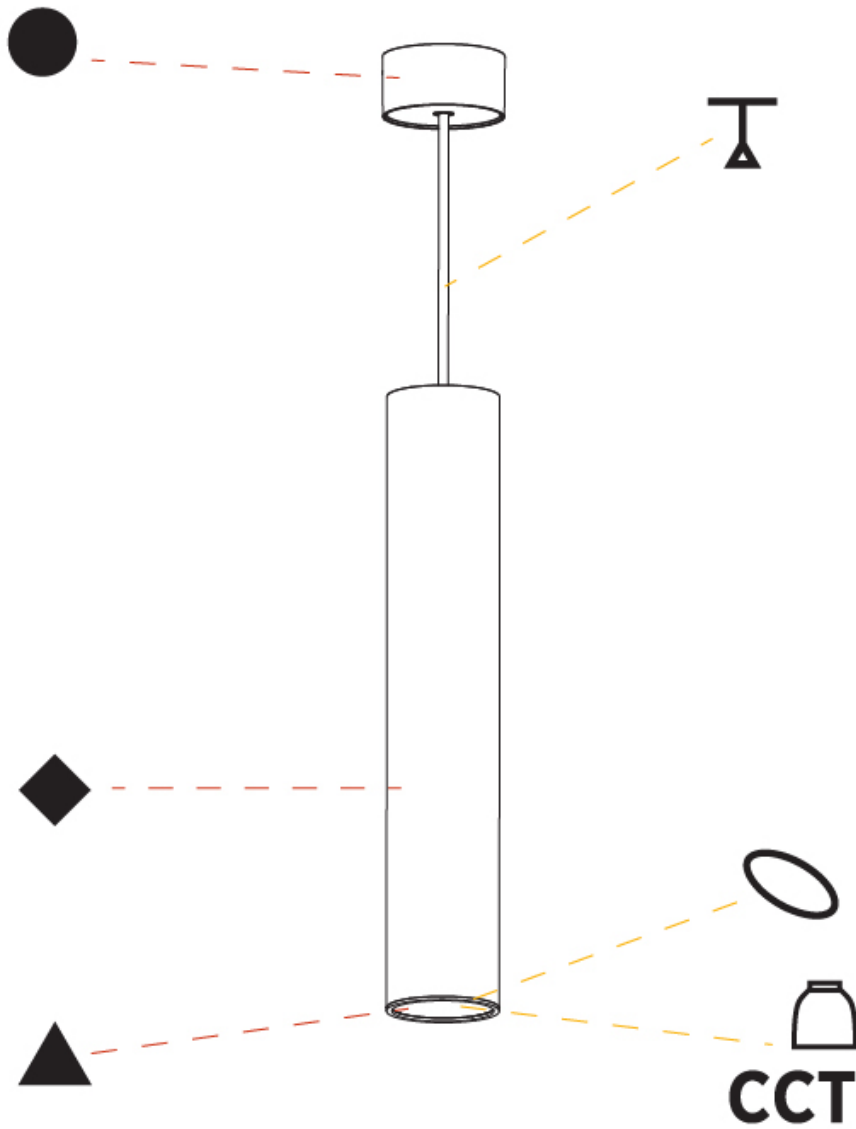

HANGOVER MONOPOINT SURFACE CANOPY SUSPENSION

A300170-

PROJECT
TYPE
SPECIFIER
QUANTITY
DATE

A