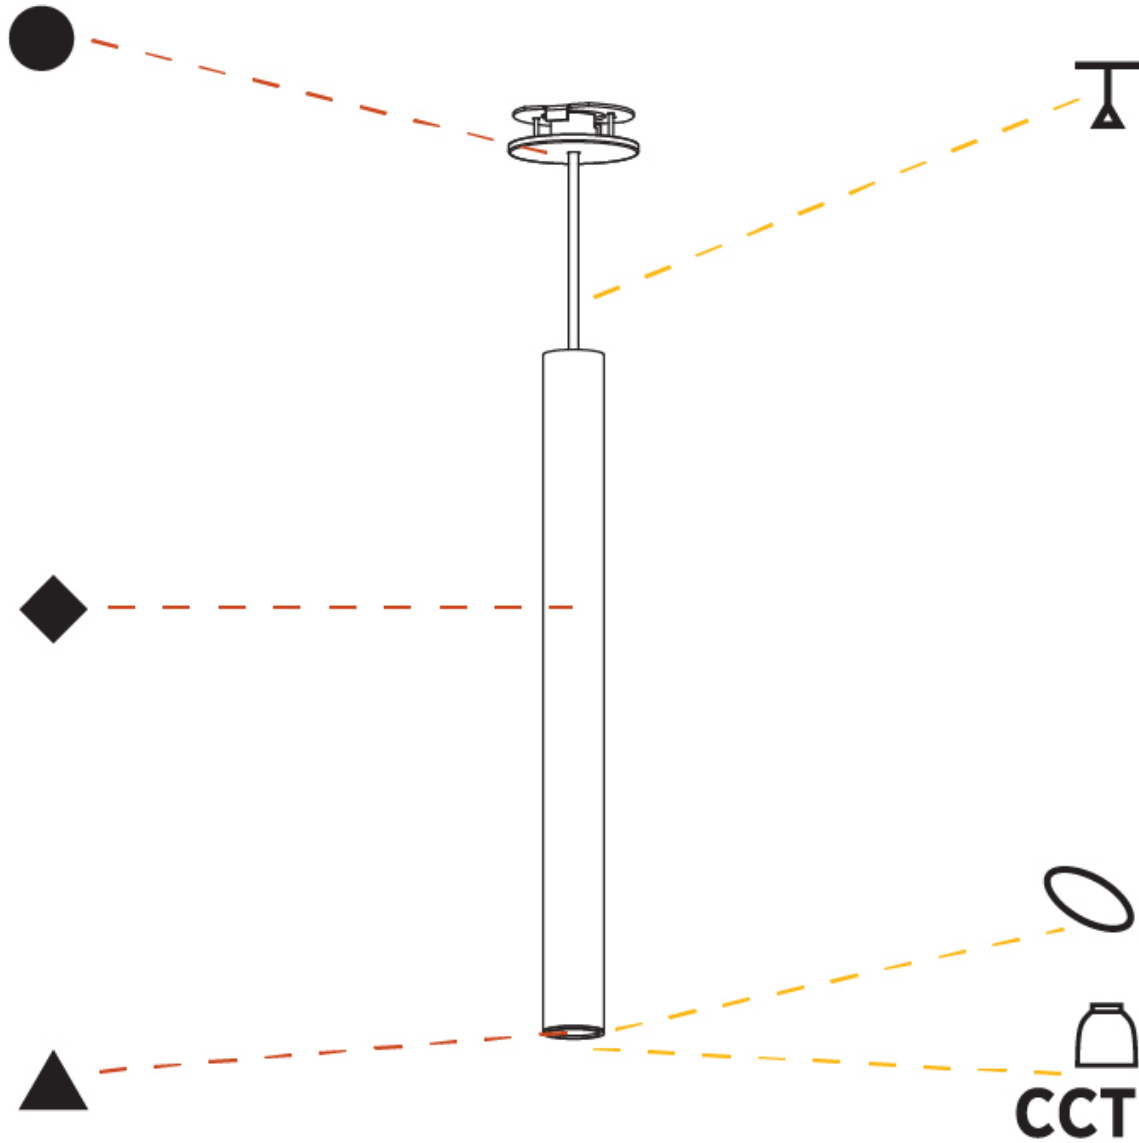

GENERAL

Series: Hangover
Subseries: Hangover Monopoint Recessed Canopy
Brand: Prolicht
Division: Architectural
Mounting Type: Suspension
Mounting Location: Ceiling
Subcategory: Pendant

PHYSICAL

Shape: Cylinder
Diameter (mm): 40
Diameter (in): 1 9/16
Height (mm): 450
Height (in): 17 11/16
Max. Overall Height (mm): 2450
Max. Overall Height (in): 96 7/16
Light Distribution: Downlight
Diffuser: Shine Ring 0-6
Fixture Finish: SSR / BKV / CWI / CRY / HAB / UFT / ITA / RUA / FTG / MYG / LOD / PUS / FRO / FUP / KIA / POP / BLS / SPG / MEY / GOH / GUM / CHC / COM / ABZ / JAG / OBR / MOS / ROR
Fixture Material: Aluminum
Cable Details: 2000mm / 6000mm Cable in White / Black / Orange / Red
Cut-out Measurements: 68mm / 2 11/16"

OPTICAL

Reflector°: 40 / 50

RATINGS AND CERTIFICATIONS

Certified By: Certified for North American Standards
IP rating: IP20

HANGOVER MONOPOINT RECESSED CANOPY SUSPENSION

A300152-

PROJECT
TYPE
SPECIFIER
QUANTITY
DATE

GENERAL

Series: Hangover
Subseries: Hangover Monopoint Surface Canopy
Brand: Prolicht
Division: Architectural
Mounting Type: Suspension
Mounting Location: Ceiling
Subcategory: Pendant

PHYSICAL

Shape: Cylinder
Diameter (mm): 40
Diameter (in): 1 9/16
Height (mm): 450
Height (in): 17 13/16
Max. Overall Height (mm): 2450
Max. Overall Height (in): 96 7/16
Light Distribution: Downlight
Diffuser: Shine Ring 0-6
Fixture Finish: SSR / BKV / CWI / CRY / HAB / UFT / ITA / RUA / FTG / MYG / LOD / PUS / FRO / FUP / KIA / POP / BLS / SPG / MEY / GOH / GUM / CHC / COM / ABZ / JAG / OBR / MOS / ROR
Fixture Material: Aluminum
Cable Details: 2000mm / 6000mm Cable in White / Black / Orange / Red