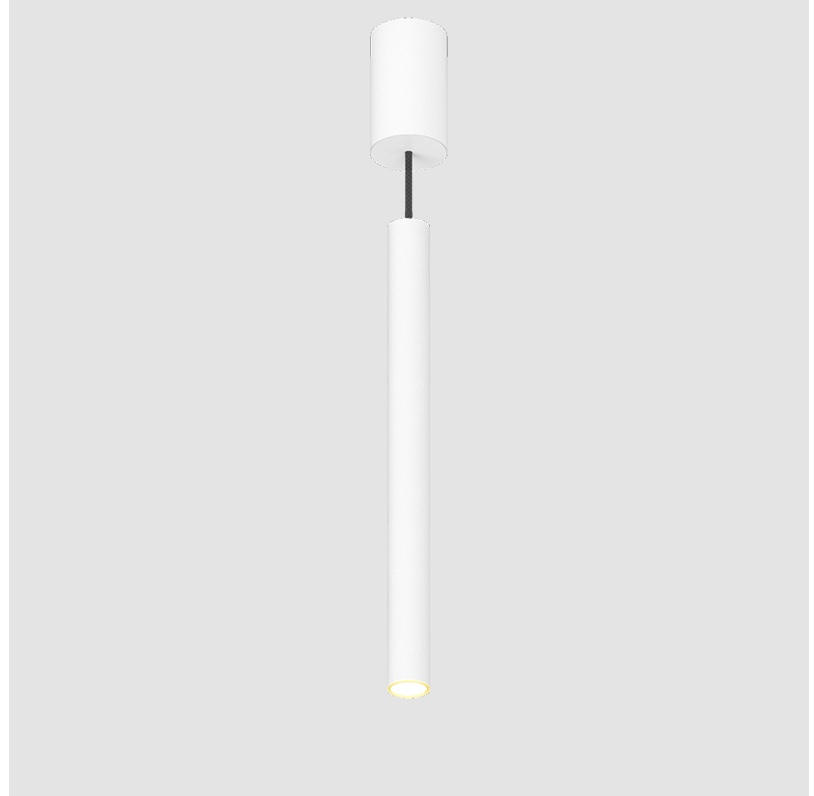

GENERAL

Series: Hangover
Subseries: Hangover Monopoint Surface Canopy
Brand: Prolicht
Division: Architectural
Mounting Type: Suspension
Mounting Location: Ceiling
Subcategory: Pendant

PHYSICAL

Shape: Cylinder
Diameter (mm): 40
Diameter (in): 1 9/16
Height (mm): 450
Height (in): 17 13/16
Max. Overall Height (mm): 2450
Max. Overall Height (in): 96 7/16
Light Distribution: Downlight
Diffuser: Shine Ring 0-6
Fixture Finish: SSR / BKV / CWI / CRY / HAB / UFT / ITA / RUA / FTG / MYG / LOD / PUS / FRO / FUP / KIA / POP / BLS / SPG / MEY / GOH / GUM / CHC / COM / ABZ / JAG / OBR / MOS / ROR
Fixture Material: Aluminum
Cable Details: 2000mm / 6000mm Cable in White / Black / Orange / Red

ELECTRICAL

Lamp Type: LED (Zhaga Standard)
Input Wattage (W): 10.9
Total Output Wattage (W): 9
Dimming: Non-Dimmable
Driver Included: Yes
Driver Location: Integrated
Driver Type: Constant Current
Driver Class: Class 2
Housing: ENCP3
Input Voltage (V): 120
Constant Current (mA): 500
Upon Request: Remote: 0-10Vdc dimming / Phase dimming 120Vac

LED

Number of LEDs: 1
Color Temperature (°K): 2700 / 3000 / 4000
Max. Delivered Lumen (lm): 842
CRI: >90 CRI
Efficiency (%): 86
Lamp Life (hrs): 50000
Upon Request: ***3500K available in minimum quantities (larger quantities upon request)

OPTICAL

Reflector: 40 / 50

RATINGS AND CERTIFICATIONS

Certified By: Certified for North American Standards
IP rating: IP20