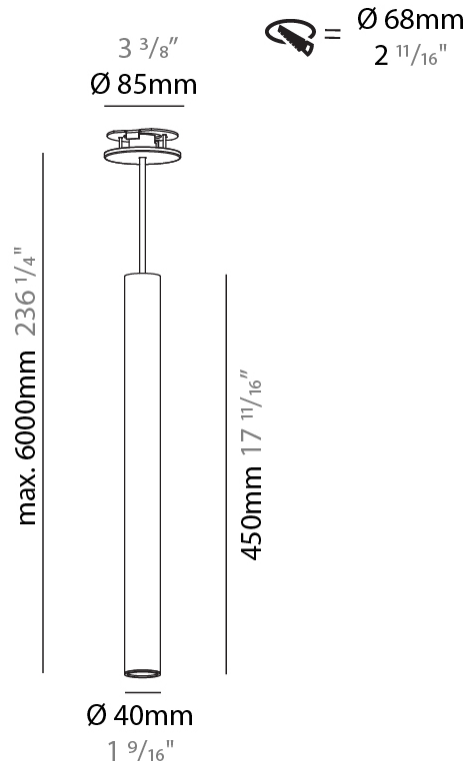

GENERAL

Series: Hangover
Subseries: Hangover Monopoint Recessed Canopy
Brand: Prolicht
Division: Architectural
Mounting Type: Suspension
Mounting Location: Ceiling
Subcategory: Pendant

PHYSICAL

Shape: Cylinder
Diameter (mm): 40
Diameter (in): 1 9/16
Height (mm): 450
Height (in): 17 11/16
Max. Overall Height (mm): 2450
Max. Overall Height (in): 96 7/16
Light Distribution: Downlight
Diffuser: Shine Ring 0-6
Fixture Finish: SSR / BKV / CWI / CRY / HAB / UFT / ITA / RUA / FTG / MYG / LOD / PUS / FRO / FUP / KIA / POP / BLS / SPG / MEY / GOH / GUM / CHC / COM / ABZ / JAG / OBR / MOS / ROR
Fixture Material: Aluminum
Cable Details: 2000mm / 6000mm Cable in White / Black / Orange / Red
Cut-out Measurements: 68mm / 2 11/16"

ELECTRICAL

Lamp Type: LED (Zhaga Standard)
Input Wattage (W): 10.9
Total Output Wattage (W): 9
Dimming: Non-Dimmable
Driver Included: Yes
Driver Location: Integrated
Driver Type: Constant Current
Driver Class: Class 2
Input Voltage (V): 120
Constant Current (MA): 500
Upon Request: Remote: 0-10Vdc dimming / Phase dimming 120Vac

LED

Number of LEDs: 1
Color Temperature (°K): 2700 / 3000 / 4000
Max. Delivered Lumen (lm): 842
CRI: >90 CRI
Lamp Life (hrs): 50000
Upon Request: ***3500K available in minimum quantities (larger quantities upon request)

OPTICAL

Reflector°: 40 / 50

RATINGS AND CERTIFICATIONS

Certified By: Certified for North American Standards
IP rating: IP20