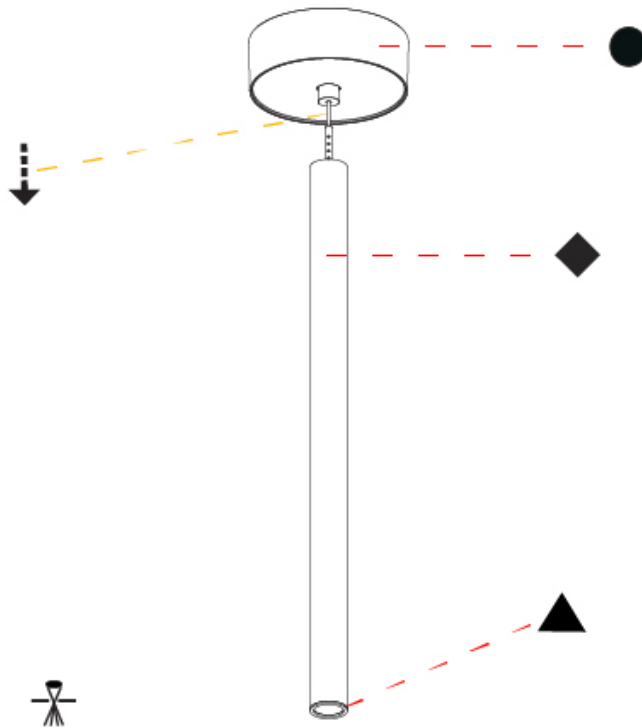

Shape: Cylinder
 Diameter (mm): 28
 Diameter (in): 1 1/8
 Height (mm): 450
 Height (in): 17 11/16
 Max. Overall Height (mm): 2450
 Max. Overall Height (in): 96 7/16
 Light Distribution: Downlight
 Weight (kg): 0.64
 Weight (lbs): 1.41
 Diffuser: Shine Ring - Opal / Yellow / Orange / Red / Blue / Green
 Fixture Finish: SSR / BKV / CWI / CRY / HAB / UFT / ITA / RUA / FTG / MYG / LOD / PUS / FRO / FUP / KIA / POP / BLS / SPG / MEY / GOH / GUM / CHC / COM / ABZ / JAG / OBR / MOS / ROR
 Fixture Material: Aluminum
 Cable Details: 2000mm or 4000mm Black Cable

OPTICAL

Optic°: 24 / 32 / 58

RATINGS AND CERTIFICATIONS

Certified By: Certified for North American Standards
 IP rating: IP20

HANGOVER PLUG SHINE MONOPOINT SURFACE CANOPY SUSPENSION

A30849-

PROJECT
TYPE
SPECIFIER
QUANTITY
DATE