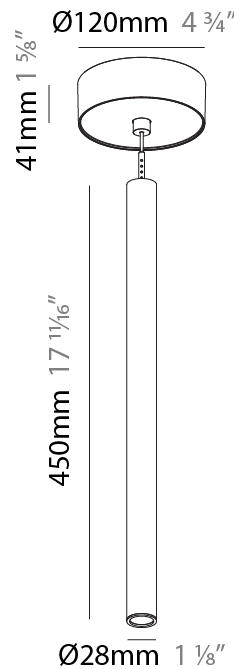

PHYSICAL

Shape: Cylinder
Diameter (mm): 28
Diameter (in): 1 1/8
Height (mm): 450
Height (in): 17 11/16
Max. Overall Height (mm): 2450
Max. Overall Height (in): 96 7/16
Light Distribution: Downlight
Weight (kg): 0.64
Weight (lbs): 1.41
Diffuser: Shine Ring - Opal / Yellow / Orange / Red / Blue / Green
Fixture Finish: SSR / BKV / CWI / CRY / HAB / UFT / ITA / RUA / FTG / MYG / LOD / PUS / FRO / FUP / KIA / POP / BLS / SPG / MEY / GOH / GUM / CHC / COM / ABZ / JAG / OBR / MOS / ROR
Fixture Material: Aluminum
Cable Details: 2000mm or 4000mm Black Cable

ELECTRICAL

Lamp Type: LED (Zhaga Standard)
Input Wattage (W): 6.6
Total Output Wattage (W): 6
Dimming: Tri-Mode (Non-Dimming and Phase Dimming (120Vac only) and 0-10V Dimming)
Driver Included: Yes
Driver Location: External
Driver Type: Constant Current - Universal
Driver Class: Class 2
Housing: ENCP3 w/quick connect
Input Voltage (V): 120 - 277
Constant Current (MA): 500

LED

Number of LEDs: 1
Color Temperature (°K): 2700 / 3000 / 3500 / 4000
Max. Delivered Lumen (lm): 330 / 350 / 363 / 370
CRI: >90 CRI
Efficiency (%): 86
Lamp Life (hrs): 50000
Upon Request: ***3500K available in minimum quantities (larger quantities upon request)

OPTICAL

Optic°: 24 / 32 / 58

RATINGS AND CERTIFICATIONS

Certified By: Certified for North American Standards
IP rating: IP20